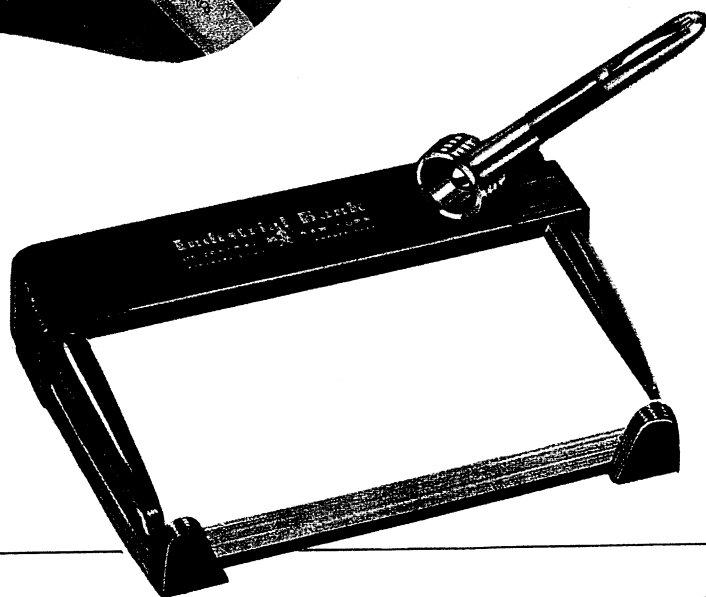

*a quality writing instrument
to build sales and goodwill*

NEW RETRACTABLE

Autopoint[®]

BALL POINT PEN

No. 636—Retractable Ball Point Pen by "AUTOPOINT" . . . features new, quick-drying, banker approved ink for cleaner, sharper writing. Advanced "AUTOPOINT" styling assures perfect balance, writing ease. New, exclusive pocket-level "rocker-action" clip. Colors: gray, black or du-bonnet. Cap and trim in lustrous chrome or gold-like bronze finish. Boxed in handsome gold and black presentation box.

IMPROVED, TROUBLE-FREE RETRACTABLE ACTION! NO BUTTONS!

PRESS THE CAP . . .
POINT'S OUT!

PRESS THE CLIP . . .
POINT'S IN!

NEW...

DELUXE

**NO. 610 "AUTOPOINT"
DELUXE EXECUTIVE DESK SET**

Striking design... A handsome addition to any desk top. Unusual tapered ball point desk pen in gray, black or dubonnet, featuring effortless "AUTOPOINT" glide writing. Gleaming gold-anodized metal pen holder and silver-anodized metal base. Rich, gold color plastic panel for advertising copy. Individually gift boxed.

NO. 235 "AUTOPOINT" MEMO CASE DESK SET

The perfect gift. Memo case in jet black or walnut molded plastic; holds 200 sheets, 4 x 6. Smart pen holder with all new "AUTOPOINT" Retractable Ball Point Pen in gray, black or dubonnet. Pen holder and cap in chrome or bronze finish. Individually gift boxed.